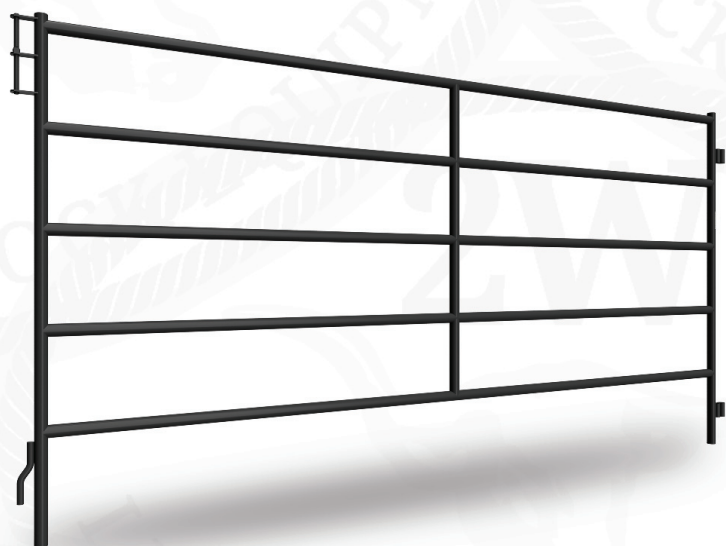

LEMSCO SERIES MEDIUM DUTY PANELS

MATERIALS:

14 GAUGE
1 1/2"
ROUND TUBE

**COLOUR OPTIONS
AVAILABLE:**

**DARK
GRAY**

**LIGHT
GRAY**

STANDARD

The 2W Lemsco Series Medium Duty Panels are a continuous panel designed primarily for use in perimeter panel applications. These panels are a popular choice due to their wide range of applications such as medium stress pens, small round arenas, property fencing, and other medium stress cattle handling applications. J-Leg option is available.

FEATURES:

- **ROBOTIC WELDED LASER CUT SADDLE SEAMS**
- **PORTABLE AND EASY TO SET-UP**
- **IDEAL FOR LIGHT TO MEDIUM DUTY LIVESTOCK & EQUINE HANDLING**
- **LEMSCO SERIES CONNECTING SYSTEM**

DESIGN VARIATIONS:

5' TALL RAIL 4'-16' LENGTHS

5' TALL RAIL 10'-16' LENGTHS

5' TALL RAIL 4'-16' LENGTHS

6' TALL RAIL 8'-16' LENGTHS

TECHNICAL SPECIFICATIONS

SPECIFICATIONS

Lemsco Series Medium Duty Panels

Listed Length, Width, and Height values are ABSOLUTE dimensions of the physical product.

Unit #	Description	Length (in)	Height (in)	Weight (lbs)
W90003071-Dark Grey	Lemsco 504 Panel	49.63	60.00	37.51
W90003072-Dark Grey	Lemsco 506 Panel	73.63	60.00	50.09
W90003073-Dark Grey	Lemsco 508 Panel	97.63	60.00	67.04
W90003074-Dark Grey	Lemsco 510 Panel	121.63	60.00	79.61
W90003075-Dark Grey	Lemsco 512 Panel	145.63	60.00	96.57
W90003281-Dark Grey	Lemsco 514 Panel	169.50	60.00	109.06
W90003396-Dark Grey	Lemsco 516 Panel	193.63	60.00	121.72