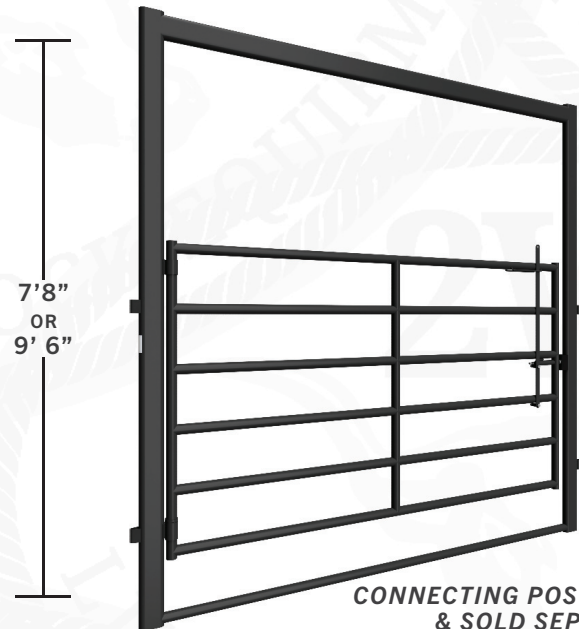

CORRAL SERIES HIGH POLE / BOW GATE

MATERIALS:

13 GAUGE
2"
ROUND TUBE

13 GAUGE
2"
OVAL TUBE

**COLOUR OPTIONS
AVAILABLE:**

The 2W Corral Series Heavy Duty High Pole / Bow Gates are designed for entering high pressure corral systems and handling areas. Available in either walk-through height 7' 8" or horseback height 9' 6". These gates come standard with a horse back plunger latch to allow for easy entry whilst on horseback.

FEATURES:

- **ROBOTIC WELDED LASER CUT SADDLE SEAMS**
- **7'8" WALK THROUGH HEIGHT OR 9'6" HORSEBACK HEIGHT AVAILABLE**
- **AVAILABLE STANDARD WITH HORSE BACK LATCH**
- **FEMALE 400, 500, 600 HOOKUPS**
- **REQUIRES APPROPRIATE SERIES POSTS. POSTS NOT INCLUDED, SOLD SEPARATE**

DESIGN VARIATIONS:

*ALL LENGTH MEASUREMENTS ARE MEASURED FROM CONNECTING POST CENTRE TO CENTRE. THE PHYSICAL LENGTH OF THE PANEL/GATE IS SIX INCHES SHORTER.

7'8" TALL FRAME

9'6" TALL FRAME

4' TALL RAIL GATE | 5' TALL RAIL GATE | 8'-12' LENGTHS