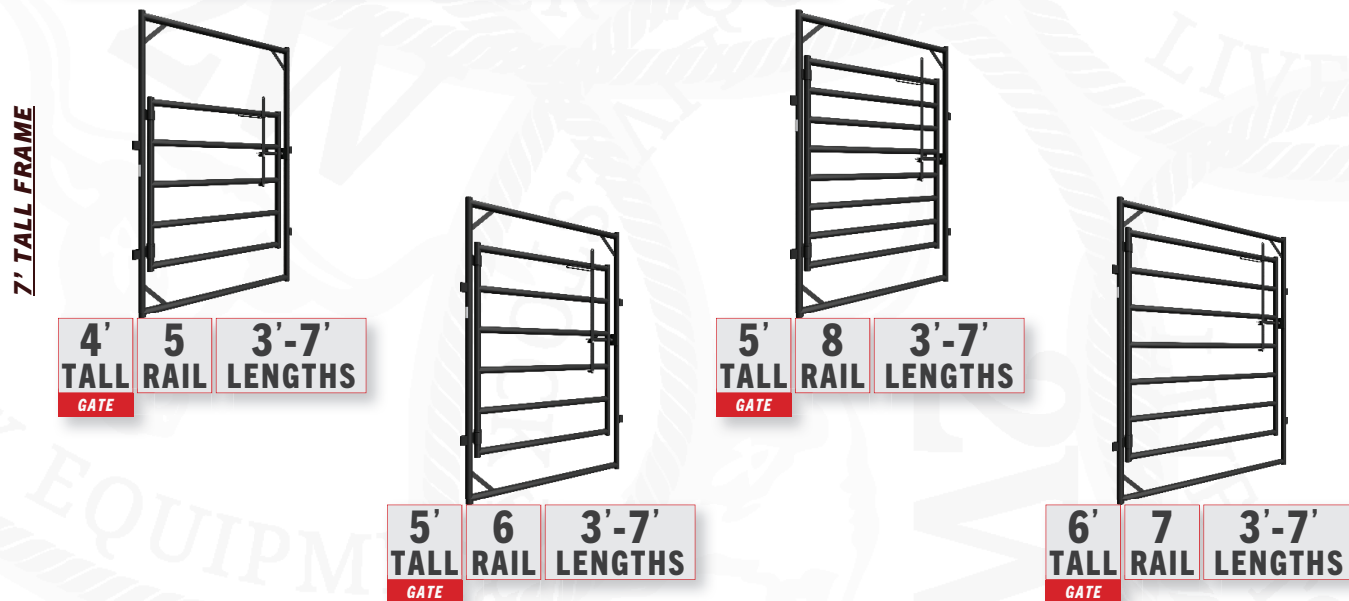

CORRAL SERIES GATE-IN-FRAME

MATERIALS:

13 GAUGE
2"
ROUND TUBE

**COLOUR OPTIONS
AVAILABLE:**

DARK
GRAY

LIGHT
GRAY

STANDARD

The 2W Corral Series Heavy Duty Gate-In-Frames are designed for walk through height 7' entry into medium stress livestock handling systems. The outer frame connects to all other same-height Corral Series Heavy Duty products with the inner gate being opened and closed with a horseback latch.

CONNECTING POSTS REQUIRED
& SOLD SEPARATE

FEATURES:

- **ROBOTIC WELDED LASER CUT SADDLE SEAMS**
- **7' WALK THROUGH HEIGHT**
- **AVAILABLE STANDARD WITH HORSE BACK LATCH**
- **FEMALE 400, 500, 600 HOOKUPS**
- **REQUIRES APPROPRIATE SERIES POSTS. POSTS NOT INCLUDED, SOLD SEPARATE**

DESIGN VARIATIONS:

*ALL LENGTH MEASUREMENTS ARE MEASURED FROM CONNECTING POST CENTRE TO CENTRE. THE PHYSICAL LENGTH OF THE PANEL/GATE IS SIX INCHES SHORTER.

TECHNICAL SPECIFICATIONS

SPECIFICATIONS

Corral 400 Series Gate In Frames

Listed Length, Width, and Height values are ABSOLUTE dimensions of the physical product.

Unit #	Description	Length (in)	Height (in)	Weight (lbs)
W90003164-Dark Grey	Corral 403 Gate In Frame 7' Horse Back L	33.75	84.00	80.99
W90003117-Dark Grey	Corral 404 Gate In Frame 7' Horse Back L	45.38	84.00	94.53
W90003118-Dark Grey	Corral 405 Gate In Frame 7' Horse Back L	57.75	84.00	107.77
W90003119-Dark Grey	Corral 406 Gate In Frame 7' Horse Back L	69.75	84.00	121.62
W90003120-Dark Grey	Corral 407 Gate In Frame 7' Horse Back L	81.75	84.00	135.16