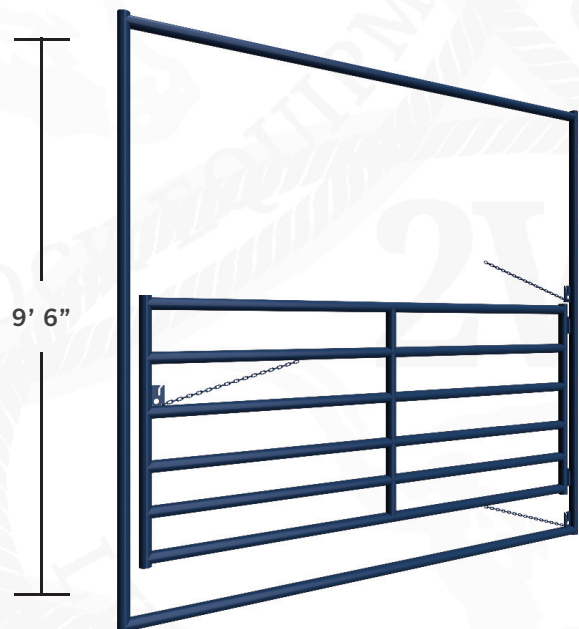

RUSTLER-HD SERIES HIGH POLE / BOW GATE

MATERIALS:

16 GAUGE
2 3/8" ROUND TUBE

COLOUR OPTIONS AVAILABLE:

The 2W Rustler-HD Series Medium Duty Gates are an easy to set-up, portable panel designed for use in light stress livestock handling applications. Variable rail spacing broadens the panel's livestock applications to include small animals such as calves, sheep, hogs, and many more.

FEATURES:

- *ROBOTIC WELDED LASER CUT SADDLE SEAMS*
- *DESIGNED FOR MULTIPLE SIZES OF SMALL ANIMALS*
- *CHAIN LATCH CONNECTING SYSTEM*
- *VARIABLE RAIL SPACING*

DESIGN VARIATIONS:

5' TALL
6 RAILS
8'-12' LENGTHS
GATE

TECHNICAL SPECIFICATIONS

SPECIFICATIONS

Rustler-HD Series High Pole / Bow Gate

Listed Length, Width, and Height values are ABSOLUTE dimensions of the physical product.

Unit #	Description	Length (in)	Height (in)	Weight (lbs)
W90006382-Blue	Rustler HD 508 High Pole Gate 9'6"	96.00	114.00	183.04
W90006383-Blue	Rustler HD 510 High Pole Gate 9'6"	120.00	114.00	212.83
W90006384-Blue	Rustler HD 512 High Pole Gate 9'6"	144.00	114.00	242.62