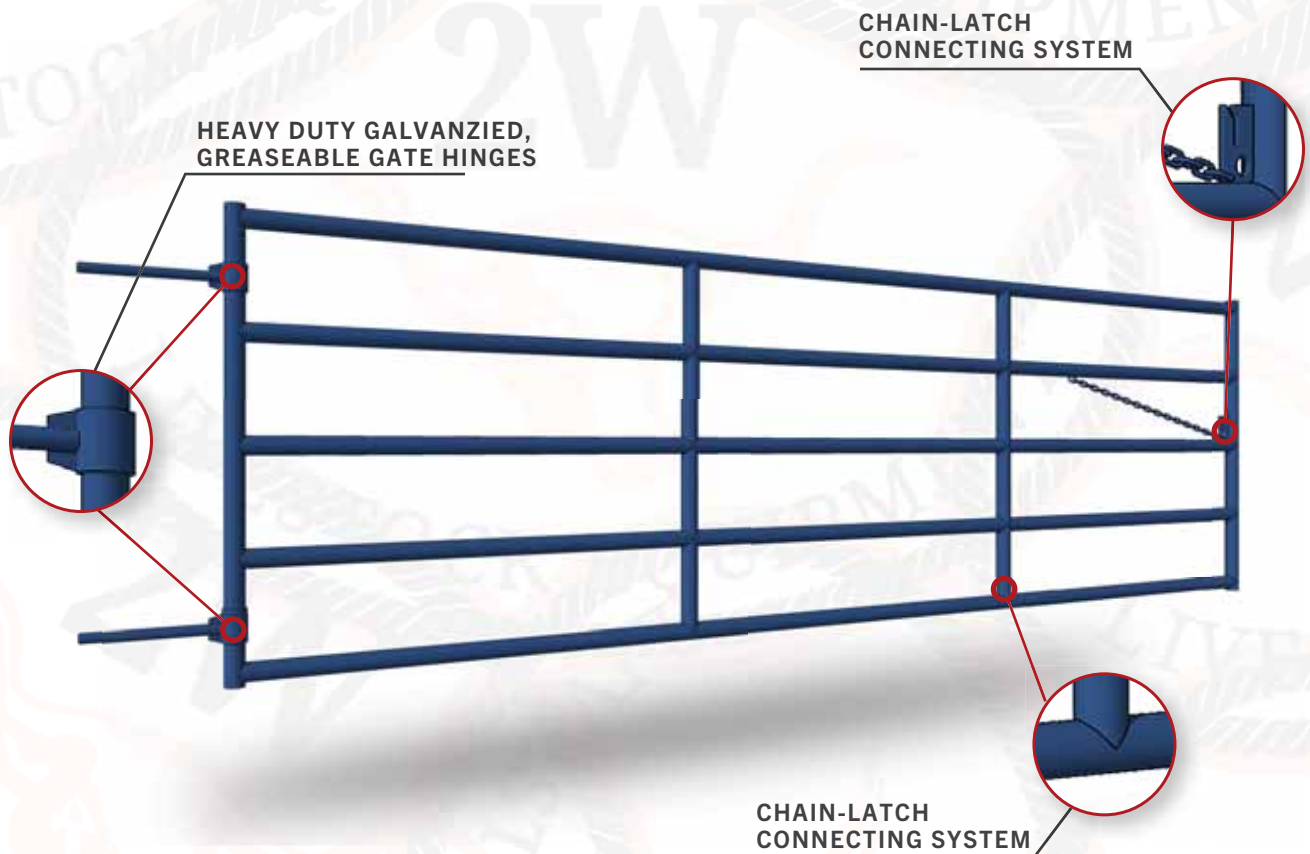

“THRIFTY” SERIES MEDIUM DUTY GATE

One of the most popular products manufactured by 2W, the **2W “Thrifty” Series Medium Duty Gate** provides a trifecta solution to cattle handlers in terms of cost, quality, and availability. Constructed from 16 gauge thick - 2” diameter high strength steel tubing these gates boast increased assembly strength at a strongly competitive price. The popularity of these gates ensures that most 2W dealers have sizes in-stock, making the gates much more accessible to 2W customers.

These gate are powder coated in **2W Blue**.

GATE HINGE

1" DIAMETER - GALV.
THREADED STEEL ROD

UPRIGHTS, RAILS, & SPOKES

16 GAUGE - 2" DIA.
ROUND STEEL TUBE

CHAIN

1/4" DIAMETER
STEEL LINK CHAIN

TECHNICAL SPECIFICATIONS

SPECIFICATIONS

"Thrifty" Series Light Duty Gates

16 Gauge - 2" Dia. Round Steel Tube | Chain-Latch Connecting System | Heavy Duty Gate Hinges

IMPORTANT NOTE: 2W "Thrifty" Series Light Duty Gates utilizes a Chain-Latch Connecting System which allows the gates to be latched to existing panel systems or fence posts. The Chain-Latch Connecting System allows a certain amount of variable adjustability when connecting gates, allowing to adjust for a variety of dimensional constraints. Contact your local 2W dealer for fitment support.

**AVAILABLE WITH CHAIN LATCH OR HORSEBACK LATCH.
CONTACT 2W FOR MORE INFORMATION.**

"Thrifty" Series Light Duty Gates

Unit #	Description	Length (ft)	Height (in)	Weight (lbs)
3083	"Thrifty" Series Gate (Chain)	4	48.25	46
3084	"Thrifty" Series Gate (Chain)	6	48.25	59
3085	"Thrifty" Series Gate (Chain)	8	48.25	77
3086	"Thrifty" Series Gate (Chain)	10	48.25	91
3087	"Thrifty" Series Gate (Chain)	12	48.25	104
3088	"Thrifty" Series Gate (Chain)	14	48.25	122
3089	"Thrifty" Series Gate (Chain)	16	48.25	136
3343	"Thrifty" Series Gate (Chain)	18	48.25	153
3344	"Thrifty" Series Gate (Chain)	20	48.25	173